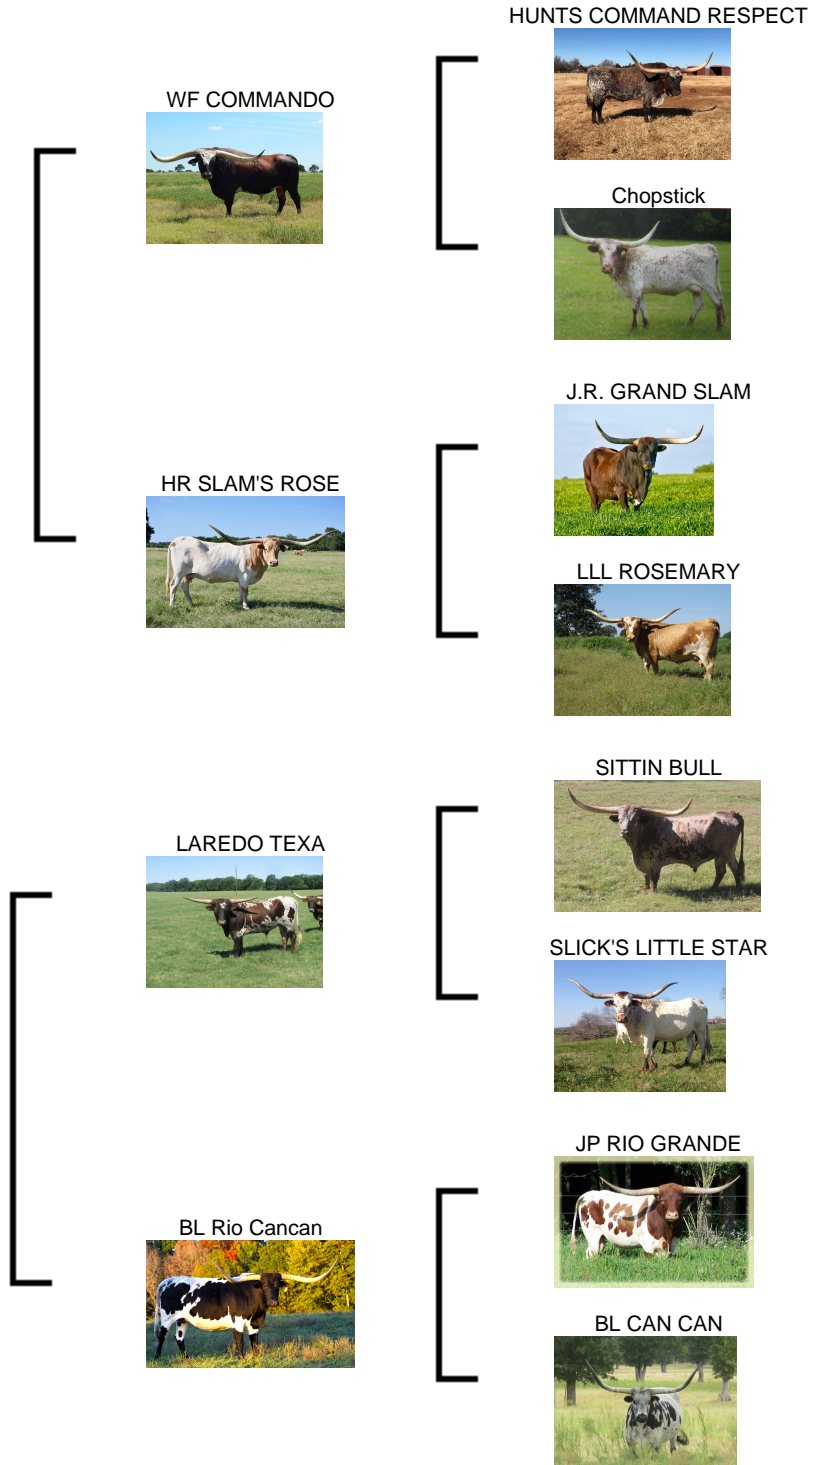

RJF Rebel's Reward 246

Date of Birth: 11/24/2022
Registration 1: CT1342293*
Breeder: BENTWOOD RANCH
Owner: Circle Double C Ranch

Courtesy of Circle Double C Ranch

TTT: 46.0000 on 08/28/2024

RJF Rebel's Reward 246

WF COMMANDO

HUNTS COMMAND RESPECT

Chopstick

J.R. GRAND SLAM

HR SLAM'S ROSE

LLL ROSEMARY

LAREDO TEXA

SITTIN BULL