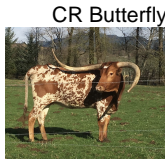

RC American Lady

Date of Birth: 03/18/2022
Registration 1: CTI336020

Courtesy of RC Larson Longhorns AI & Embryo Services

RC American Lady

DROP BOX

CR Butterfly

COWBOY TUFF CHEX

JAM PACKED

ZD KELLY

RC CRYSTAL

COWBOY CHEX

BL RIO CATCHIT

WS JAMAKIZM

WIN W BLISS

DIAMOND W PAY CASH

DELTA URSULA